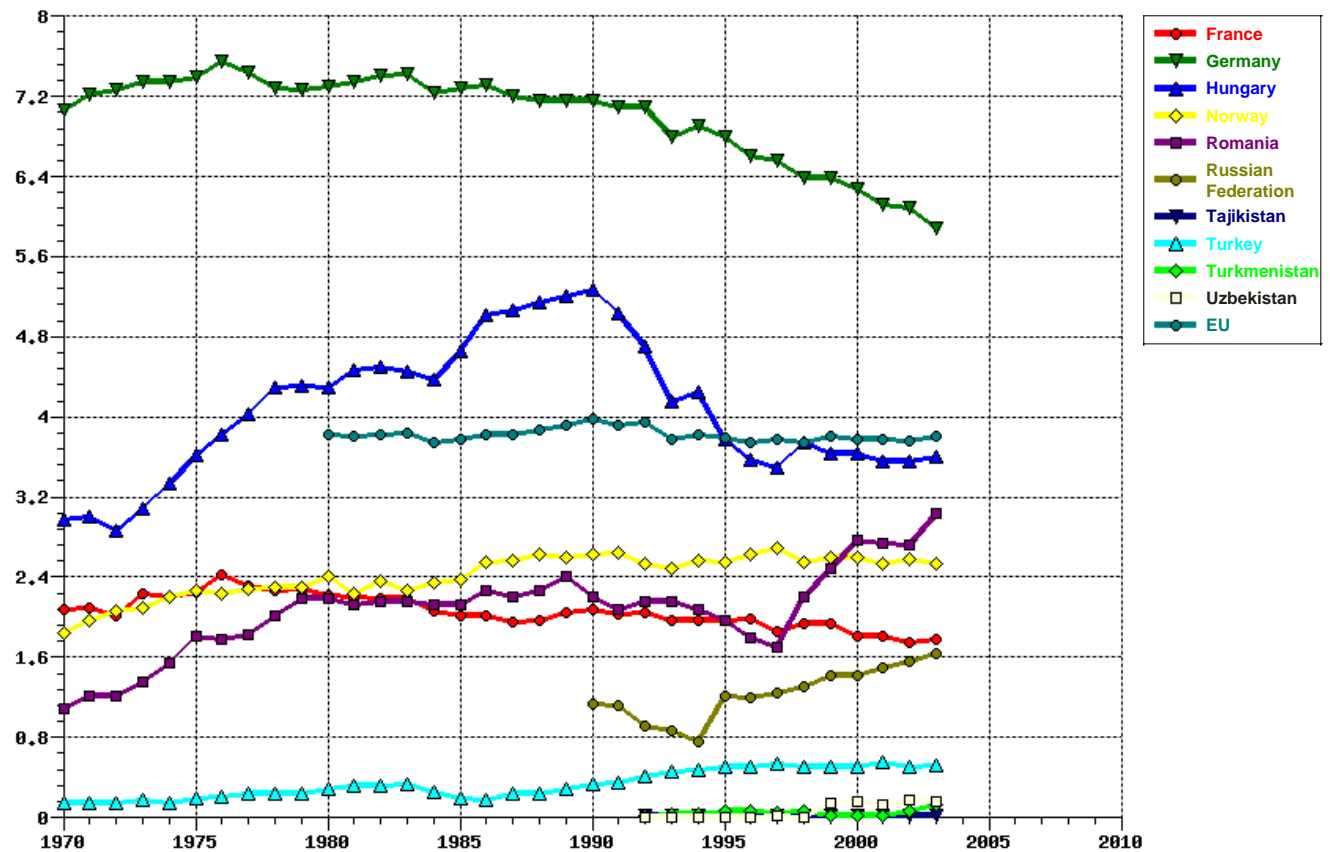

Scale Print Quit

Beer consumed in pure alcohol, litres per capita

Source: WHO/Europe, European HFA Database, January 2007