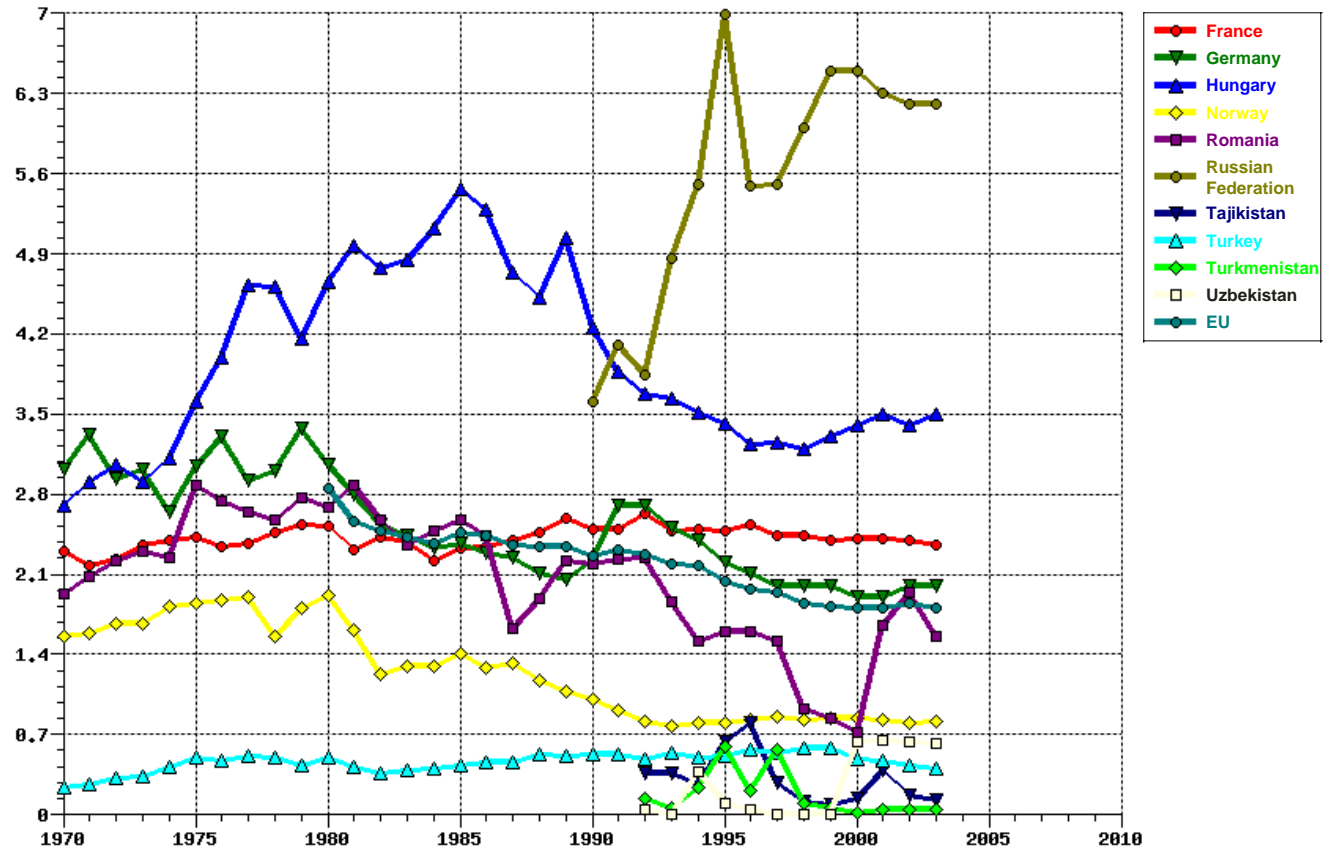

Scale Indicators Print Quit

Spirits consumed in pure alcohol, litres per capita

Source: WHO/Europe, European HFA Database, January 2007