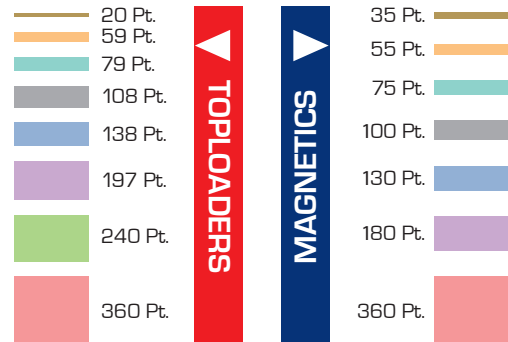

Card Thickness Point Gauge

1,000 points = 1 inch = 25.4 mm

www.bcwsupplies.com

Card Thickness Point Gauge

1,000 points = 1 inch = 25.4 mm

www.bcwsupplies.com

Card Thickness Point Gauge

1,000 points = 1 inch = 25.4 mm

www.bcwsupplies.com

Card Thickness Point Gauge

1,000 points = 1 inch = 25.4 mm

www.bcwsupplies.com