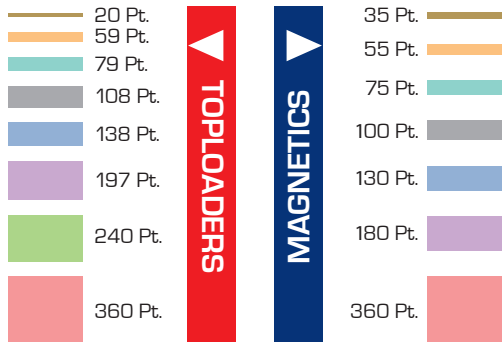

Card Thickness Point Gauge

1,000 points = 1 inch = 25.4 mm

www.bcwsupplies.com

Card Thickness Point Gauge

1,000 points = 1 inch = 25.4 mm

www.bcwsupplies.com

Card Thickness Point Gauge

1,000 points = 1 inch = 25.4 mm

www.bcwsupplies.com

Card Thickness Point Gauge

1,000 points = 1 inch = 25.4 mm

www.bcwsupplies.com