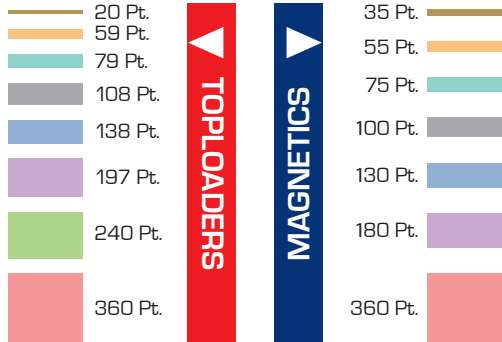

Card Thickness Point Gauge

1,000 points = 1 inch = 25.4 mm

www.bcwsupplies.com

Card Thickness Point Gauge

1,000 points = 1 inch = 25.4 mm

www.bcwsupplies.com

Card Thickness Point Gauge

1,000 points = 1 inch = 25.4 mm

www.bcwsupplies.com

Card Thickness Point Gauge

1,000 points = 1 inch = 25.4 mm

www.bcwsupplies.com