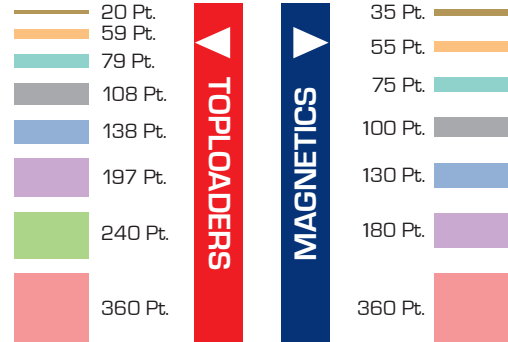

Card Thickness Point Gauge

1,000 points = 1 inch = 25.4 mm

www.bcwsupplies.com

Card Thickness Point Gauge

1,000 points = 1 inch = 25.4 mm

www.bcwsupplies.com

Card Thickness Point Gauge

1,000 points = 1 inch = 25.4 mm

www.bcwsupplies.com

Card Thickness Point Gauge

1,000 points = 1 inch = 25.4 mm

www.bcwsupplies.com