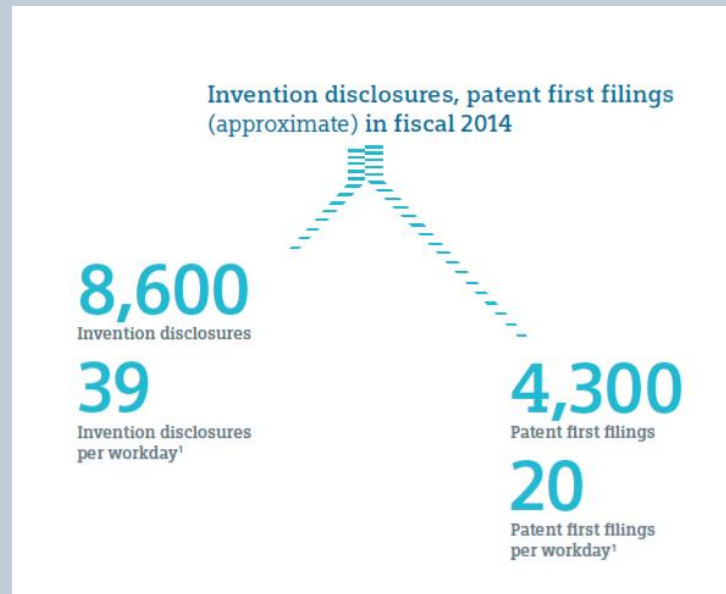

Siemens and Diamond Aircrafts collaborate on hybrid airplanes to make air traffic more sustainable