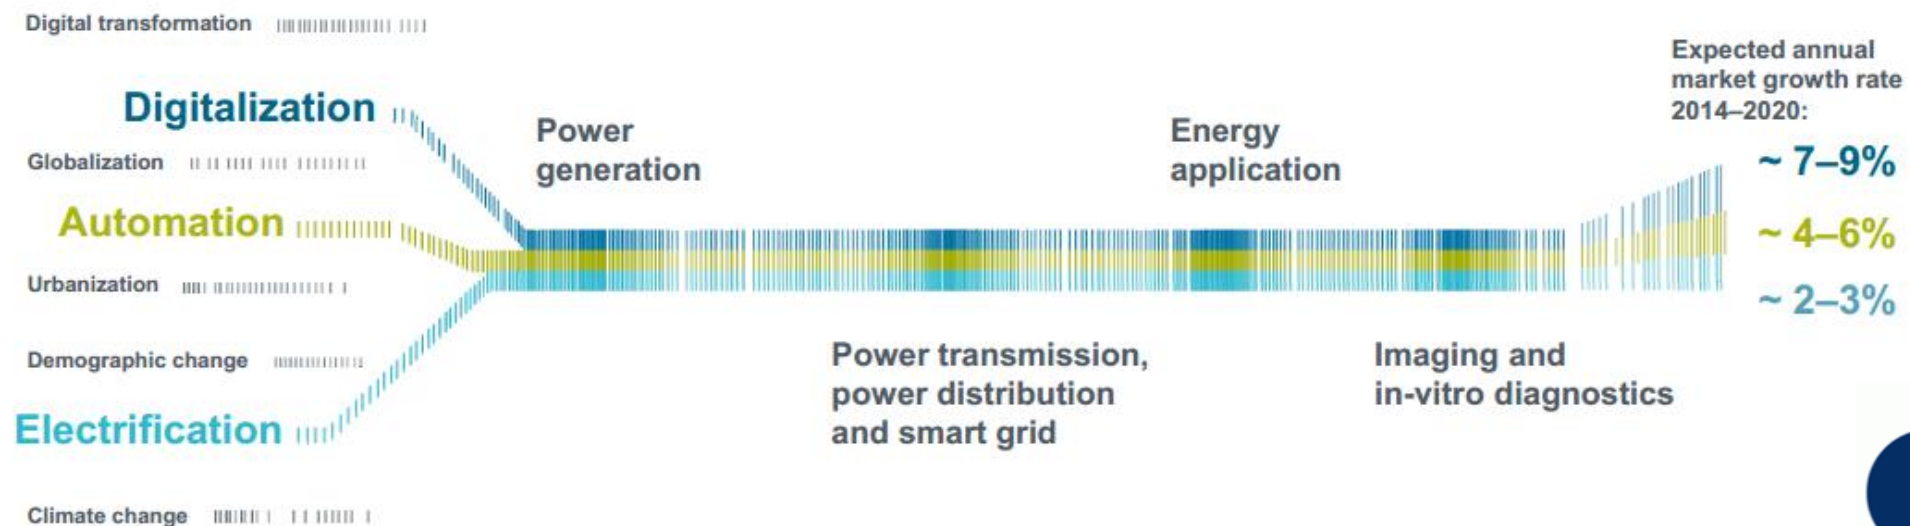

SIEMENS

Dale A. Martin – CEO, Siemens Zrt.

February 2015

Sustainability and Innovation at Siemens

Sustainability at Siemens

Planet – People – Profit

- Offering benefits for the business partners, with minimizing negative impacts on the environment
- Reaching the highest efficiency from limited resources
- Encouraging the switch to renewable energy sources
- Strengthening the sense of responsibility in all stakeholders
- Continue to innovate Siemens' portfolio for a sustainable future

Innovation through sustainability

The Volvo C30 Electric – Completely electric, using Siemens' electric vehicle drive technology

Siemens aims to lower the loss of energy during transmission worldwide to 3% from the current 6,5 - 12%

Source: Frost & Sullivan — The smart diamond defines a smart city

Optimal placement of wind turbines and solar panels could save € 45 billion

Siemens PLM Software aids manufacturing, space research and the travel industry among others